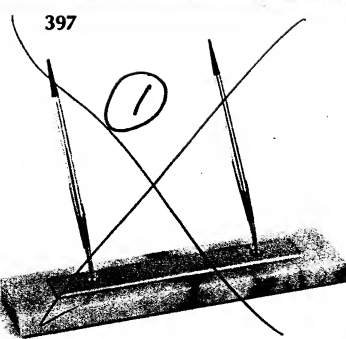

Parker Desk Sets

new ideas in desk sets for home and office

G257 Green onyx, 6 1/4" x 13 3/4". With $5 pen and ball pen, nameplate..... $90.00
With 006A clock add..... $25.00

C289

3DH Walnut and slate, 3 x 12". High-intensity lamp with telescoping swivel arm. $5 pen and ball pen $75.00

J257 Jet crystal, 6 1/4 x 13 3/4". With $5 pen and ball pen, nameplate. $70.00

M257 Mexican onyx, 6 1/4 x 13 3/4". With $5 pen and ball pen, nameplate. $65.00

G247 Green onyx, 4 3/4 x 10 3/4". With $5 pen and ball pen, nameplate.....$65.00

396 Slate, 3 x 12". With solid sterling silver 75 Classic ball pen and pencil, engraving area. $60.00

G237 Green onyx, 4 x 8". With $5 pen and ball pen, nameplate $55.00

J247 Jet crystal, 4 3/4 x 10 3/4". With $5 pen and ball pen, nameplate $50.00

397 Mexican onyx, 3 x 12". With 22K gold electroplated 75 Classic ball pen and pencil, engraving area. $50.00

C289 Cork laminate, 3 x 12". With 22K gold electroplated 75 Classic ball pen and pencil. $47.50

M247 Mexican onyx, 4 3/4 x 10 3/4". With $5 pen and ball pen, nameplate $47.50

J237 Jet crystal, 4 x 8". With $5 pen and ball pen, nameplate. $45.00

W289 Gunstock walnut, 3 x 12". With 22K gold electroplated 75 Classic ball pen and pencil, nameplate. $42.50